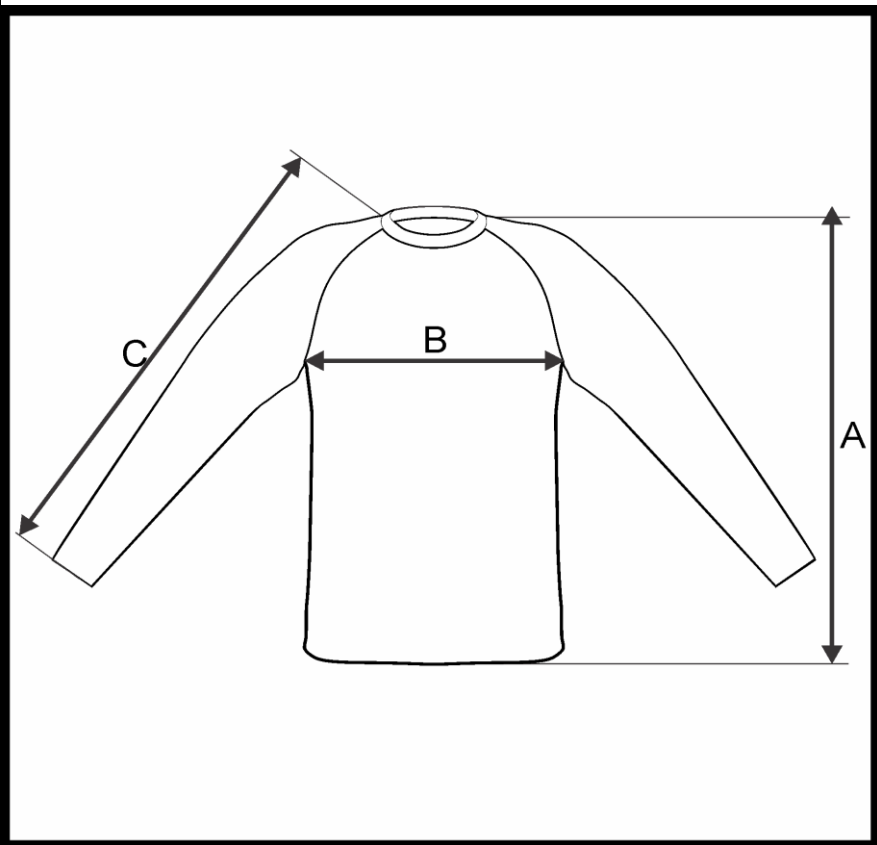

PRODUCT MEASUREMENT CHART

SPORT	SOCCER
ARTICLE	781002
DESCRIPTION	LS JERSEY ROUND COLLAR MEN
SIZE RANGE	XS-S-M-L-XL-2XL-3XL
FABRIC	FIRE (100% PES 140 GR)

DI MENSION	DESCRIPTION	TOLERANCE +/-	XS	S	M	L	XL	2XL	3XL
A	CENTER BACK LENGTH	1	69	71	73	75	77	79	81
B	1/ 2 CHEST WIDTH	1,5	46	49	52	55	58	61	64
C	SLEEVE LENGTH (NECK POINT TO BOTTOM HEM)	0,7	79	80	81	82	83	85	86

All dimensions are in cm and refer to finished products.
Unless stated differently all above are flat measurements.